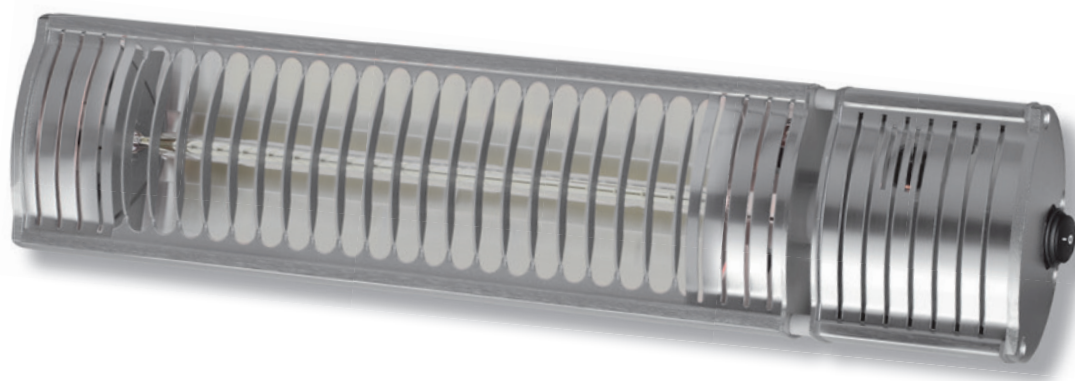

The Welltherm Alcudia patio heater is one of our entry-level devices offering outstanding value for money.

Despite its attractive price, the Alcudia radiant heater comes with a durable quartz glass halogen tube with 5,000 guaranteed operating hours.

The convenient remote control with a range of up to 6 metres facilitates device setup and daily operation.

Overall, the Alcudia provides outstanding workmanship at an affordable price.

Alcudia

Technical Data:

Remote control:	Yes
App control:	No
Power supply:	1/N/PE 230 V
Frequency:	50 Hz
IP rating:	IP 65
Protection class:	I
Heating technology:	Quartz glass halogen tube
Connection cable:	1,850 mm, black
Schuko plug:	Yes
Power:	1,500 W
Current:	6.5 A

Article number	Model	Colour	Format (cm)	Weight (kg)
ACG1500	Alcudia	Silver	43.0 x 10.0 x 7.7	1.8