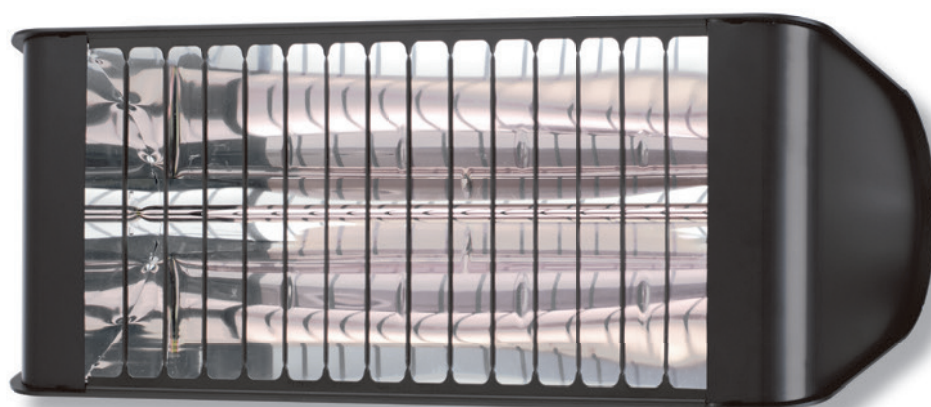

The Murada infrared heater is by far the most powerful radiant heater in Welltherm's portfolio. The combination of a 2,500 watt gold tube and extra-large reflector ensures remarkable heat output.

This model is therefore ideal for large patios/balconies, restaurants and industrial facilities.

We advise combining this radiant heater with the Vida dimmer. This provides greater control options by adding an infrared remote control as well as convenient operation via the smartphone app.

Murada

Technical Data:

Remote control:	No
App control:	No
Power supply:	1/N/PE 230 V
Frequency:	50 Hz
IP rating:	IP 65
Protection class:	I
Heating technology:	DAZEX
Connection cable:	1,850 mm, black
Schuko plug:	Yes
Power:	2,500 W
Current:	10.9 A

Article number	Model	Colour	Format (cm)	Weight (kg)
MUS2500	Murada	Black	55.0 x 23.0 x 30.0	4.1