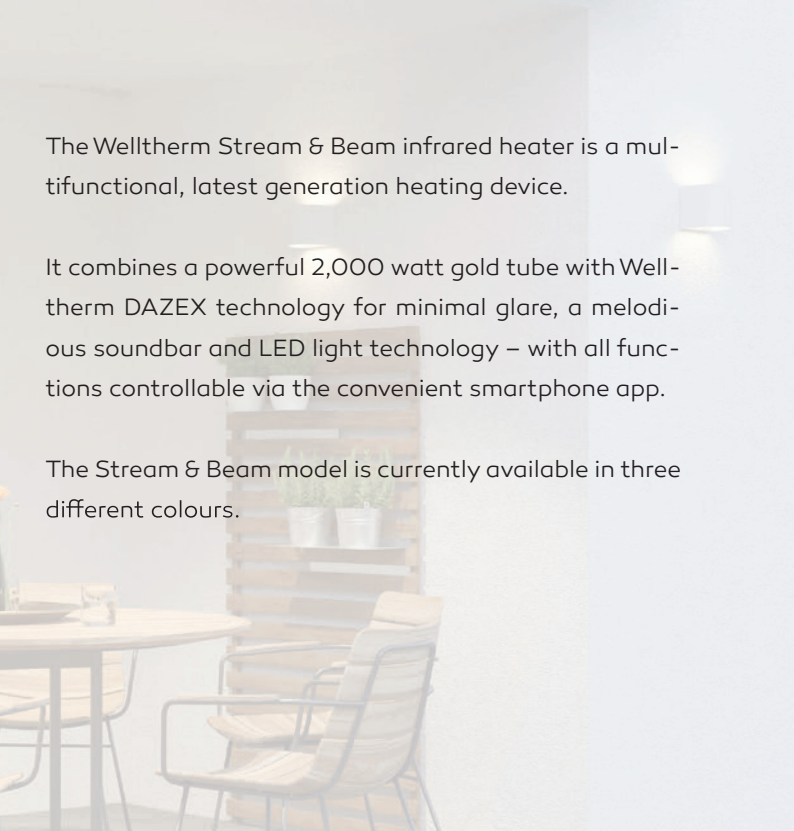

The Welltherm Stream & Beam infrared heater is a multifunctional, latest generation heating device.

It combines a powerful 2,000 watt gold tube with Welltherm DAZEX technology for minimal glare, a melodious soundbar and LED light technology – with all functions controllable via the convenient smartphone app.

The Stream & Beam model is currently available in three different colours.