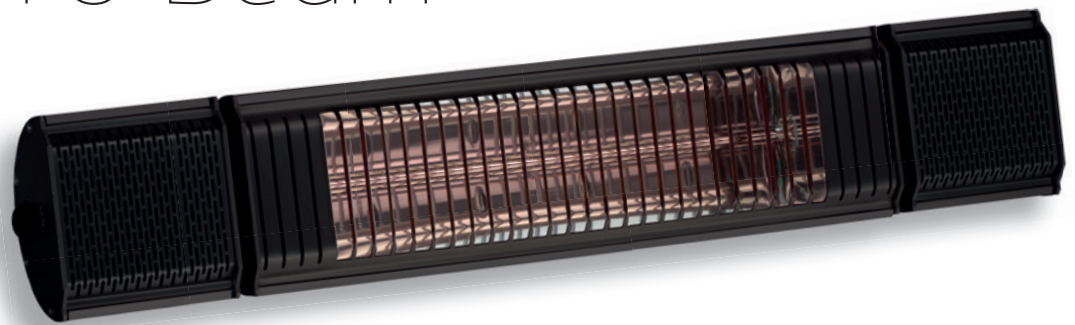

The Welltherm Stream & Beam infrared heater is a multifunctional, latest generation heating device.

It combines a powerful 2,000 watt gold tube with Welltherm DAZEX technology for minimal glare, a melodious soundbar and LED light technology – with all functions controllable via the convenient smartphone app.

The Stream & Beam model is currently available in three different colours.

# Stream & Beam

## Technical Data:

Remote control:	Yes
App control:	Yes
Power supply:	1/N/PE 230 V
Frequency:	50 Hz
IP rating:	IP 65
Protection class:	I
Heating technology:	DAZEX
Connection cable:	1,850 mm, black
Schuko plug:	Yes
Power:	2,000 W
Current:	8.7 A